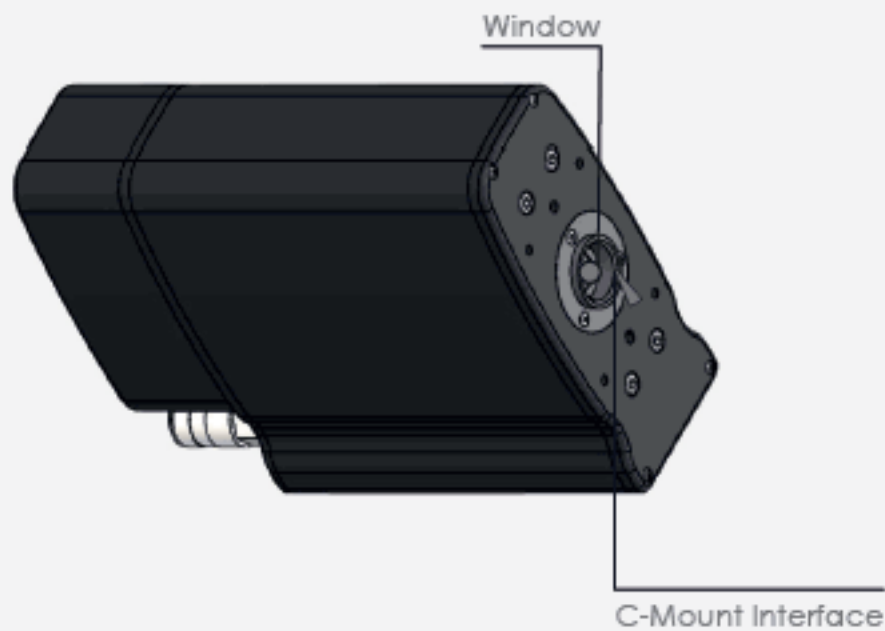

Water plug
Legris 9201x25 13

C-Mount Interface

Overall dimensions : L 242.4 mm x W 76 mm x H 175 mm – Weight 4.2 kg