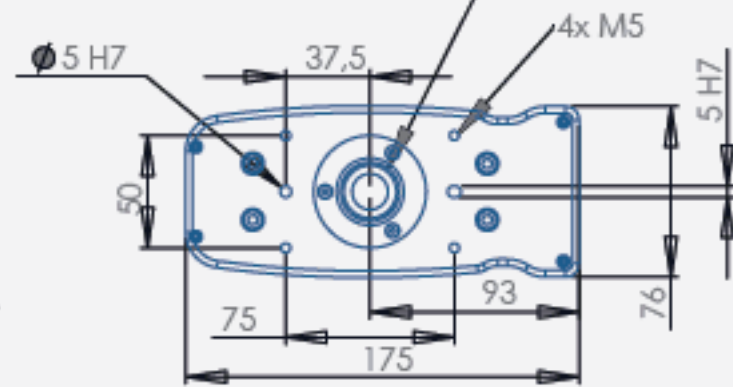

Water plug
Legris 9201x25 13

C-Mount Interface

Overall dimensions : L 242.4 mm x W 76 mm x H 175 mm – Weight 4.2 kg