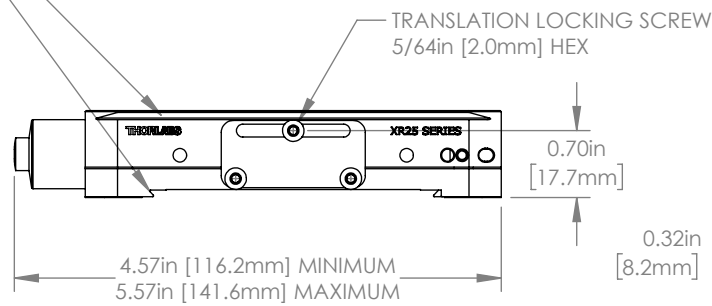

INTEGRATED DOVETAIL CHANNELS  
ALLOW MULTIPLE XR25 SERIES STAGES  
TO BE STACKED INTO AN X/Y CONFIGURATION

FOR INFORMATION ONLY  
NOT FOR MANUFACTURING PURPOSES

DRAWING PROJECTION					<b>THORLABS</b> www.thorlabs.com	
NAME	DATE	25mm CROSSED ROLLER SIDE ACUATED TRANSLATION STAGE				
DRAWN	BJ	05/27/16	MATERIAL		REV D	
APPROVAL	CS	05/31/16	N/A		ITEM #	
COPYRIGHT © 2016 BY THORLABS			XR25P		APPROX WEIGHT	
VALUES IN PARENTHESIS ARE CALCULATED AND MAY CONTAIN ROUND OFF ERRORS					0.51kg	