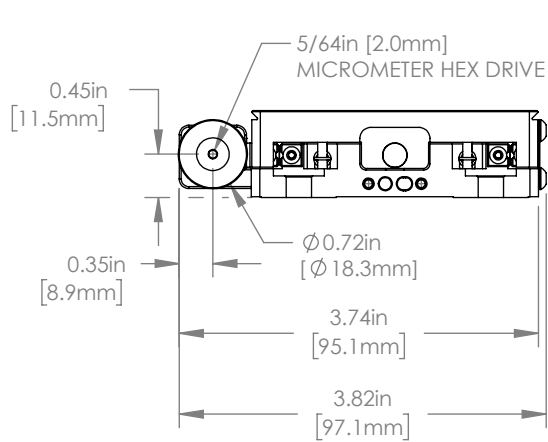

INTEGRATED DOVETAIL CHANNELS  
ALLOW MULTIPLE XR25 SERIES STAGES  
TO BE STACKED INTO AN X/Y CONFIGURATION

FOR INFORMATION ONLY  
NOT FOR MANUFACTURING PURPOSES

DRAWING PROJECTION					<b>THORLABS</b> www.thorlabs.com	
NAME	DATE	25mm CROSSED ROLLER SIDE ACUATED TRANSLATION STAGE				
DRAWN	BJ	05/27/16	MATERIAL		REV D	
APPROVAL	CS	05/31/16	N/A		ITEM #	
COPYRIGHT © 2016 BY THORLABS			XR25P		APPROX WEIGHT	
VALUES IN PARENTHESIS ARE CALCULATED AND MAY CONTAIN ROUND OFF ERRORS					0.51kg	