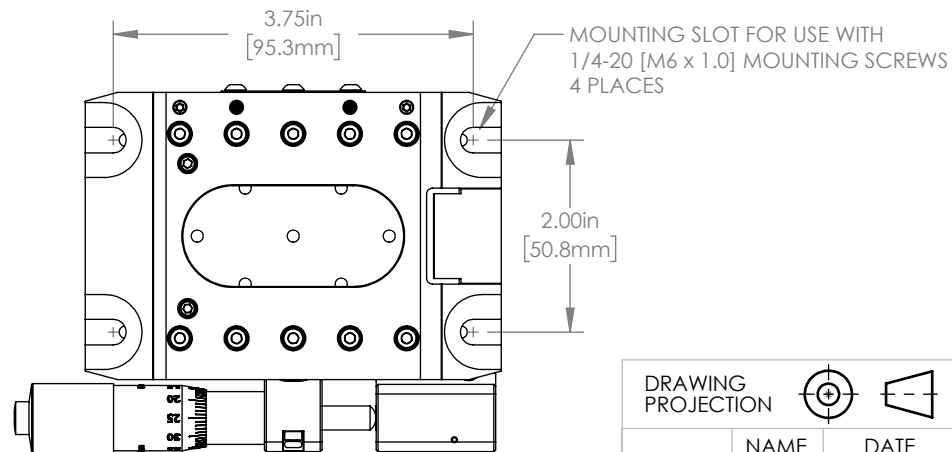

INTEGRATED DOVETAIL CHANNELS  
ALLOW MULTIPLE XR25 SERIES STAGES  
TO BE STACKED INTO AN X/Y CONFIGURATION

FOR INFORMATION ONLY  
NOT FOR MANUFACTURING PURPOSES

DRAWING PROJECTION					<b>THORLABS</b> www.thorlabs.com	
NAME	DATE	25mm CROSSED ROLLER SIDE ACUATED TRANSLATION STAGE				
DRAWN	BJ	05/27/16	MATERIAL		REV D	
APPROVAL	CS	05/31/16	N/A		ITEM #	
COPYRIGHT © 2016 BY THORLABS			XR25P		APPROX WEIGHT	
VALUES IN PARENTHESIS ARE CALCULATED AND MAY CONTAIN ROUND OFF ERRORS					0.51kg	