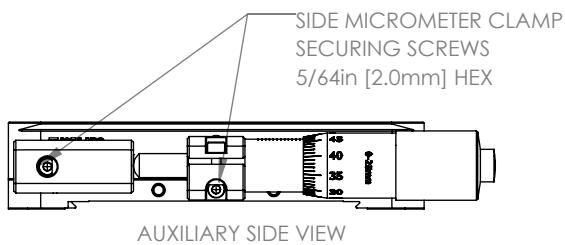

INTEGRATED DOVETAIL CHANNELS  
ALLOW MULTIPLE XR25 SERIES STAGES  
TO BE STACKED INTO AN X/Y CONFIGURATION

FOR INFORMATION ONLY  
NOT FOR MANUFACTURING PURPOSES

DRAWING PROJECTION					<b>THORLABS</b> www.thorlabs.com	
NAME	DATE	25mm CROSSED ROLLER SIDE ACUATED TRANSLATION STAGE				
DRAWN	BJ	05/27/16	MATERIAL		REV D	
APPROVAL	CS	05/31/16	N/A		ITEM #	
COPYRIGHT © 2016 BY THORLABS			XR25P		APPROX WEIGHT	
VALUES IN PARENTHESIS ARE CALCULATED AND MAY CONTAIN ROUND OFF ERRORS					0.51kg	