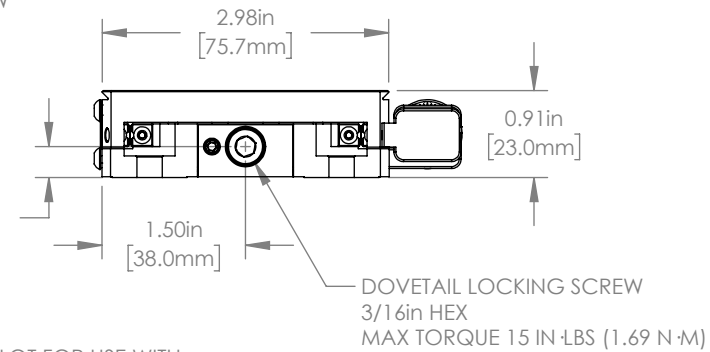

INTEGRATED DOVETAIL CHANNELS  
ALLOW MULTIPLE XR25 SERIES STAGES  
TO BE STACKED INTO AN X/Y CONFIGURATION

FOR INFORMATION ONLY  
NOT FOR MANUFACTURING PURPOSES

DRAWING PROJECTION					<b>THORLABS</b> www.thorlabs.com	
NAME	DATE	25mm CROSSED ROLLER SIDE ACUATED TRANSLATION STAGE				
DRAWN	BJ	05/27/16	MATERIAL		REV D	
APPROVAL	CS	05/31/16	N/A		ITEM #	
COPYRIGHT © 2016 BY THORLABS			XR25P		APPROX WEIGHT	
VALUES IN PARENTHESIS ARE CALCULATED AND MAY CONTAIN ROUND OFF ERRORS					0.51kg	