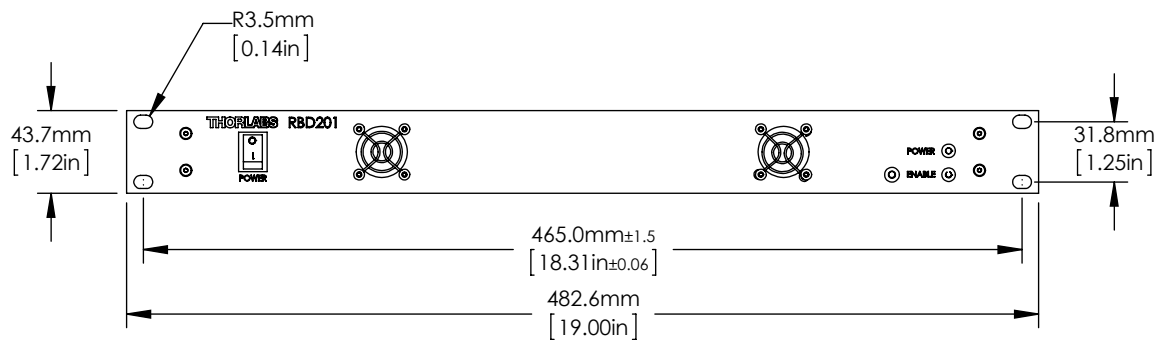

REAR PANEL VIEW

FOR INFORMATION ONLY  
NOT FOR MANUFACTURING PURPOSES

DRAWING PROJECTION			<b>THORLABS</b> www.thorlabs.com	
NAME	DC	DATE	RACK MOUNTED BRUSHLESS DC CONTROLLER	
DRAWN	SP	22/OCT/13	MATERIAL	
APPROVAL	DC	22/OCT/13	N/A	
COPYRIGHT © 2013 BY THORLABS			ITEM #	REV
VALUES IN PARENTHESIS ARE CALCULATED AND MAY CONTAIN ROUND OFF ERRORS			RBD201	A
			APPROX WEIGHT	
			3.4kg	