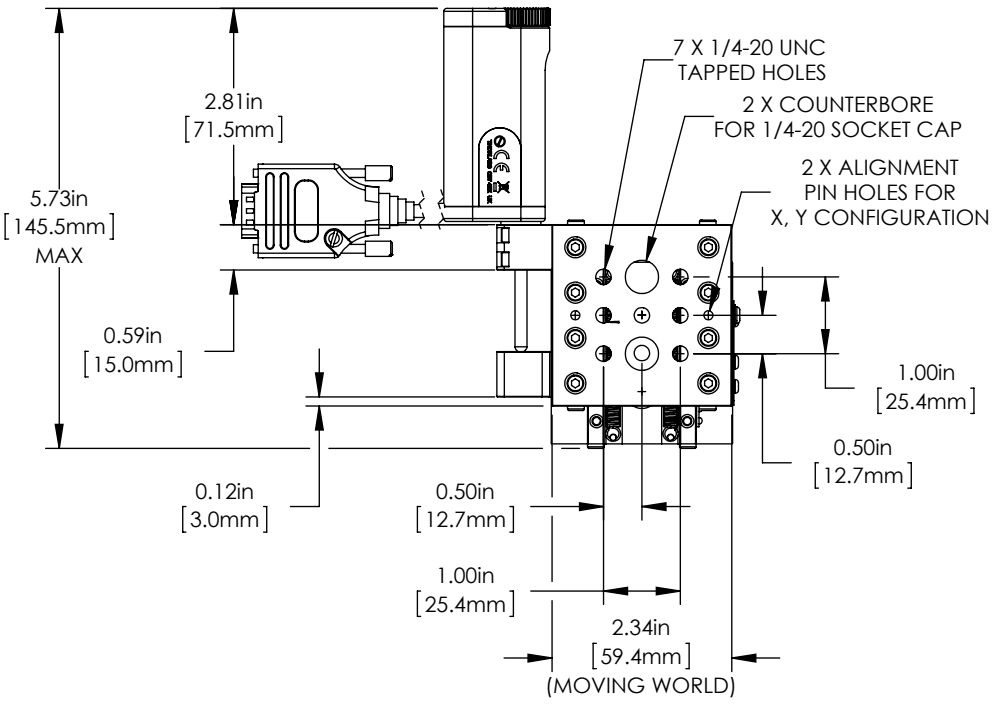

TOP VIEW AT MINIMUM TRAVEL

TOP VIEW AT MAXIMUM TRAVEL

FOR INFORMATION ONLY
NOT FOR MANUFACTURING PURPOSES

DRAWING PROJECTION					THORLABS www.thorlabs.com	
NAME	DATE	IMPERIAL 1" TRAVELMAX STAGE WITH ZFS ACTUATOR DRIVE				
DRAWN	LF	09/FEB/2015	MATERIAL		REV A	
APPROVAL	SP	09/FEB/2015	N/A		ITEM #	
COPYRIGHT © 2015 BY THORLABS			LNR25ZFS		APPROX WEIGHT	
VALUES IN PARENTHESIS ARE CALCULATED AND MAY CONTAIN ROUND OFF ERRORS					0.73 kg	