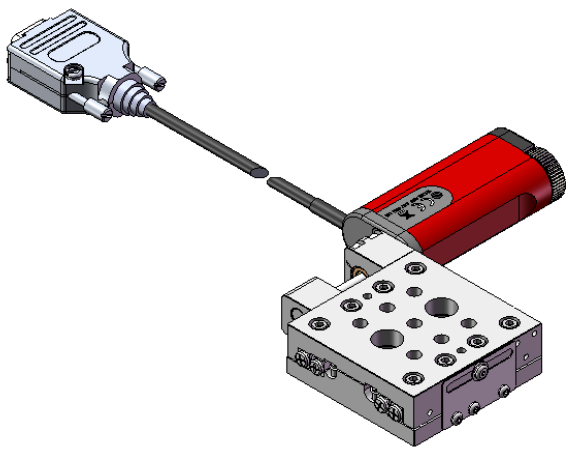

TOP VIEW AT MINIMUM TRAVEL

TOP VIEW AT MAXIMUM TRAVEL

FOR INFORMATION ONLY
NOT FOR MANUFACTURING PURPOSES

DRAWING PROJECTION					THORLABS www.thorlabs.com	
NAME	DATE	IMPERIAL 1" TRAVELMAX STAGE WITH ZFS ACTUATOR DRIVE				
DRAWN	LF	09/FEB/2015	MATERIAL		REV A	
APPROVAL	SP	09/FEB/2015	N/A		ITEM #	
COPYRIGHT © 2015 BY THORLABS			LNR25ZFS		APPROX WEIGHT	
VALUES IN PARENTHESIS ARE CALCULATED AND MAY CONTAIN ROUND OFF ERRORS					0.73 kg	