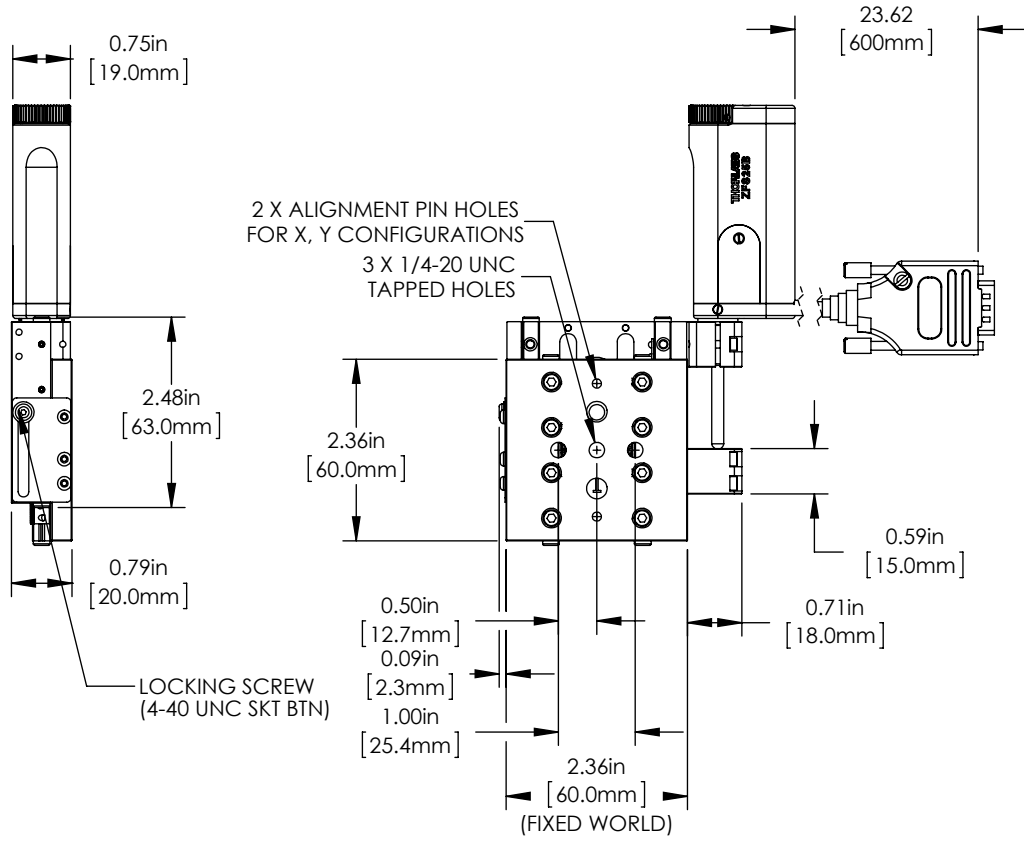

TOP VIEW AT MINIMUM TRAVEL

TOP VIEW AT MAXIMUM TRAVEL

FOR INFORMATION ONLY
NOT FOR MANUFACTURING PURPOSES

DRAWING PROJECTION					THORLABS www.thorlabs.com	
NAME	DATE	IMPERIAL 1" TRAVELMAX STAGE WITH ZFS ACTUATOR DRIVE				
DRAWN	LF	09/FEB/2015	MATERIAL		REV A	
APPROVAL	SP	09/FEB/2015	N/A		ITEM #	
COPYRIGHT © 2015 BY THORLABS			LNR25ZFS		APPROX WEIGHT	
VALUES IN PARENTHESIS ARE CALCULATED AND MAY CONTAIN ROUND OFF ERRORS					0.73 kg	