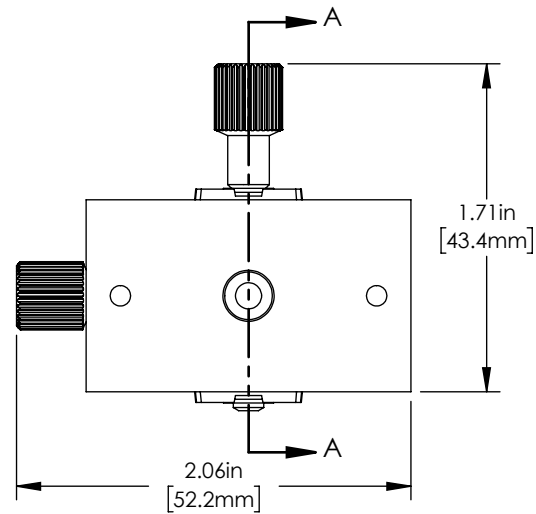

SECTION A-A

FOR INFORMATION ONLY
NOT FOR MANUFACTURING PURPOSES

| | | | | |
|---|------|-----------|---|---------------|
| DRAWING PROJECTION | | | THORLABS www.thorlabs.com 1/2" TRAVEL XY DOVETAIL STAGE | |
| NAME | DATE | | | |
| DRAWN | JR | 04/JUL/16 | MATERIAL | |
| APPROVAL | SP | 04/JUL/16 | | |
| COPYRIGHT © 2016 BY THORLABS | | | N/A | |
| VALUES IN PARENTHESIS ARE CALCULATED AND MAY CONTAIN ROUND OFF ERRORS | | | ITEM # | APPROX WEIGHT |
| | | | DT12XY | 50g |
| | | | | REV A |