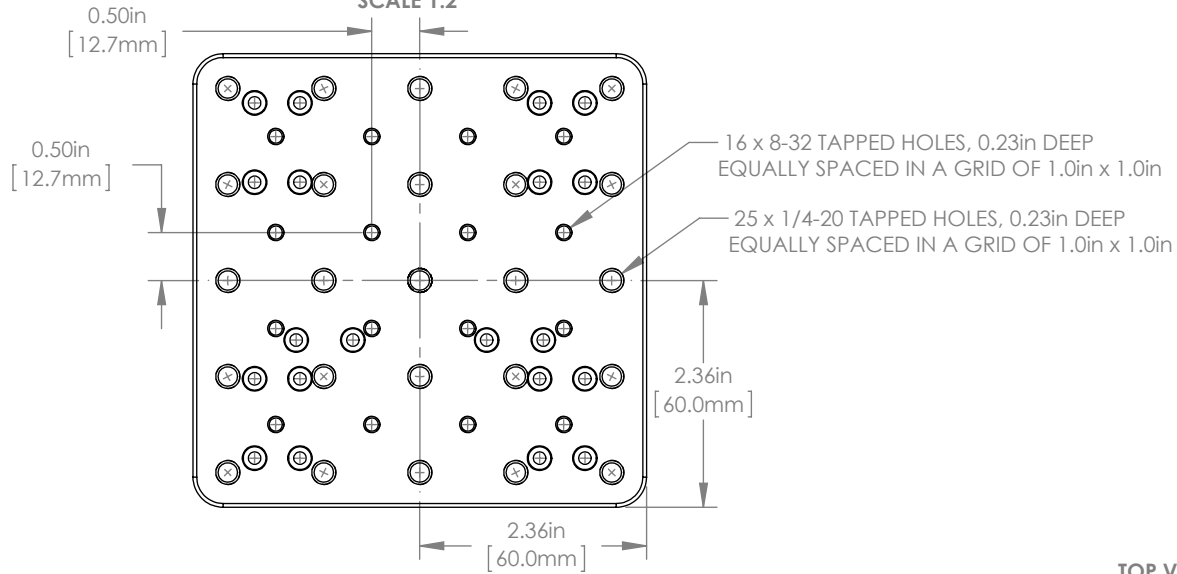

**TOP VIEW OF THE CARRIAGE
SHOWING MOUNTING HOLES
SCALE 1:2**

**TOP VIEW
SCALE 1:4**

**LEFT HAND VIEW
SCALE 1:4**

FOR INFORMATION ONLY
NOT FOR MANUFACTURING PURPOSES

DRAWING PROJECTION

	NAME	DATE
DRAWN	SF	03 JUL 14
APPROVAL	MR	03 JUL 14

COPYRIGHT © 2014 BY THORLABS

VALUES IN PARENTHESIS ARE CALCULATED
AND MAY CONTAIN ROUND OFF ERRORS

THORLABS
www.thorlabs.com

300 MM Direct Drive Stage, Imperial

MATERIAL	N/A	REV A
----------	-----	----------

ITEM #	DDSS300	APPROX WEIGHT	5.9 kg
--------	---------	---------------	--------