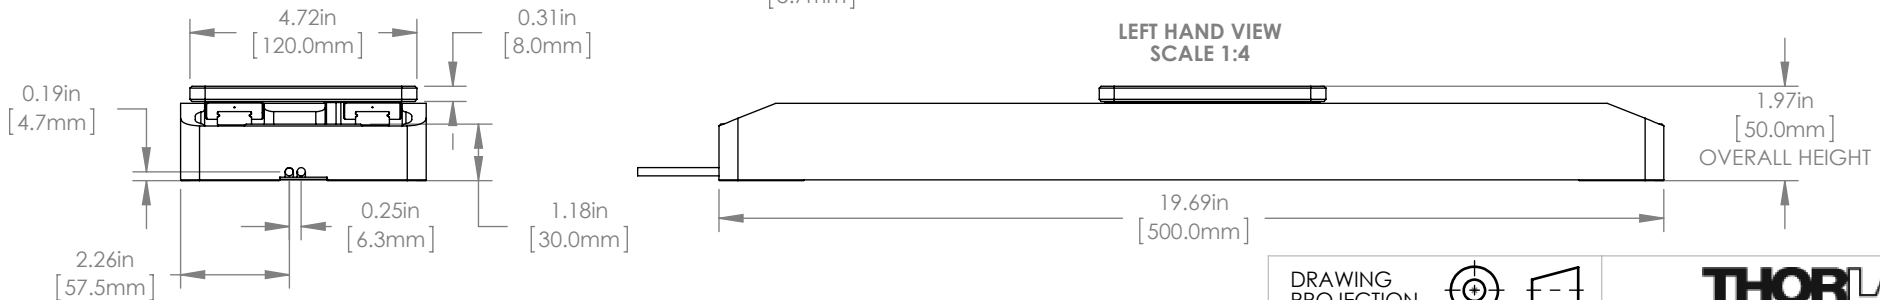

**TOP VIEW OF THE CARRIAGE
SHOWING MOUNTING HOLES
SCALE 1:2**

**TOP VIEW
SCALE 1:4**

**LEFT HAND VIEW
SCALE 1:4**

FOR INFORMATION ONLY
NOT FOR MANUFACTURING PURPOSES

DRAWING PROJECTION

	NAME	DATE
DRAWN	SF	03 JUL 14
APPROVAL	MR	03 JUL 14

COPYRIGHT © 2014 BY THORLABS

VALUES IN PARENTHESIS ARE CALCULATED
AND MAY CONTAIN ROUND OFF ERRORS

THORLABS
www.thorlabs.com

300 MM Direct Drive Stage, Imperial

MATERIAL	N/A	REV A
----------	-----	----------

ITEM #	DDSS300	APPROX WEIGHT	5.9 kg
--------	---------	---------------	--------