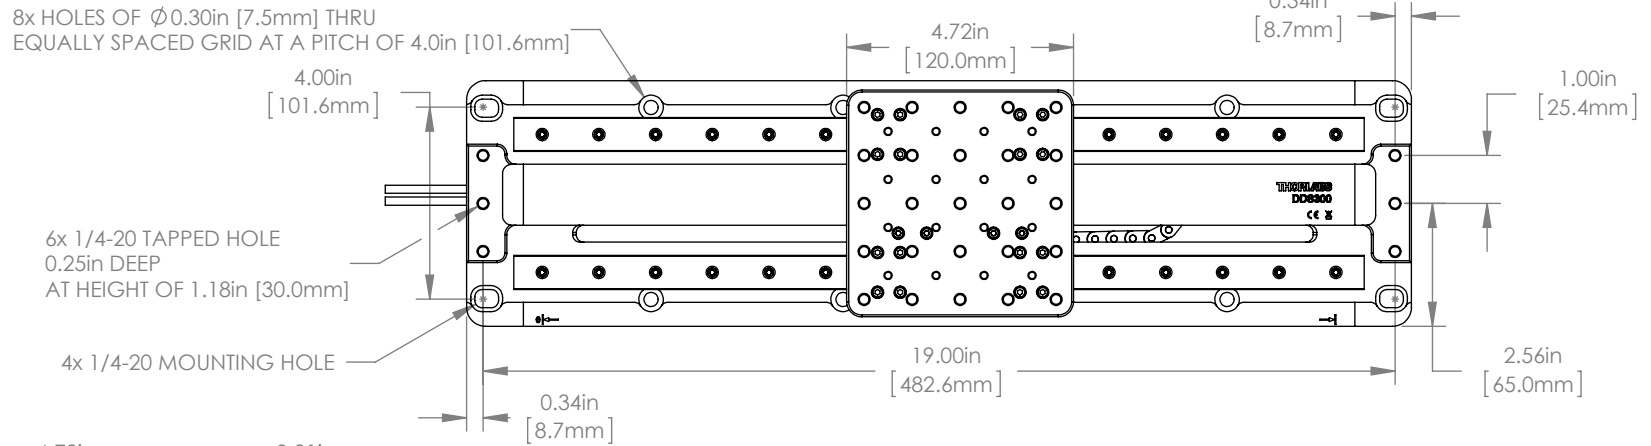

**TOP VIEW OF THE CARRIAGE
SHOWING MOUNTING HOLES
SCALE 1:2**

**TOP VIEW
SCALE 1:4**

**LEFT HAND VIEW
SCALE 1:4**

FOR INFORMATION ONLY
NOT FOR MANUFACTURING PURPOSES

DRAWING PROJECTION

	NAME	DATE
DRAWN	SF	03 JUL 14
APPROVAL	MR	03 JUL 14

COPYRIGHT © 2014 BY THORLABS

VALUES IN PARENTHESIS ARE CALCULATED
AND MAY CONTAIN ROUND OFF ERRORS

THORLABS
www.thorlabs.com

300 MM Direct Drive Stage, Imperial

MATERIAL	N/A	REV A
----------	-----	----------

ITEM #	DDSS300	APPROX WEIGHT	5.9 kg
--------	---------	---------------	--------