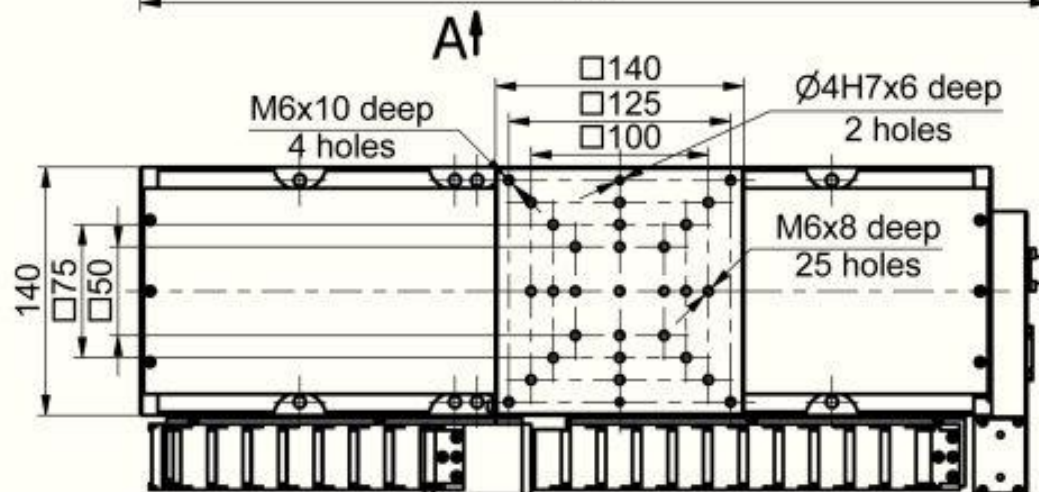

Motorized Translation Stage with Linear Motor

8MTL140-300

View A

300