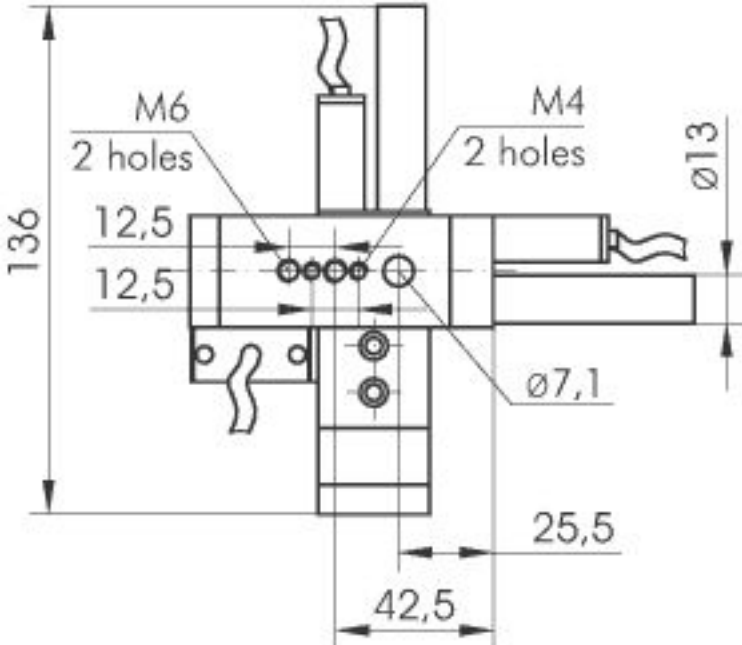

Narrow Motorized Translation Stage with Vacuum compatible DC motor

8MT173V-DCE

Model	L, mm	A, mm	B, mm	C, mm	D, mm	E, mm
8MT173V-10DCE	128	60	45	7.5	21.5	49
8MT173V-20DCE	138	70	45	7.5	26.5	56
8MT173V-25DCE	142	74	49	11	30.5	60
8MT173V-30DCE	148	80	55	11.5	36.5	66

XYZ configuration