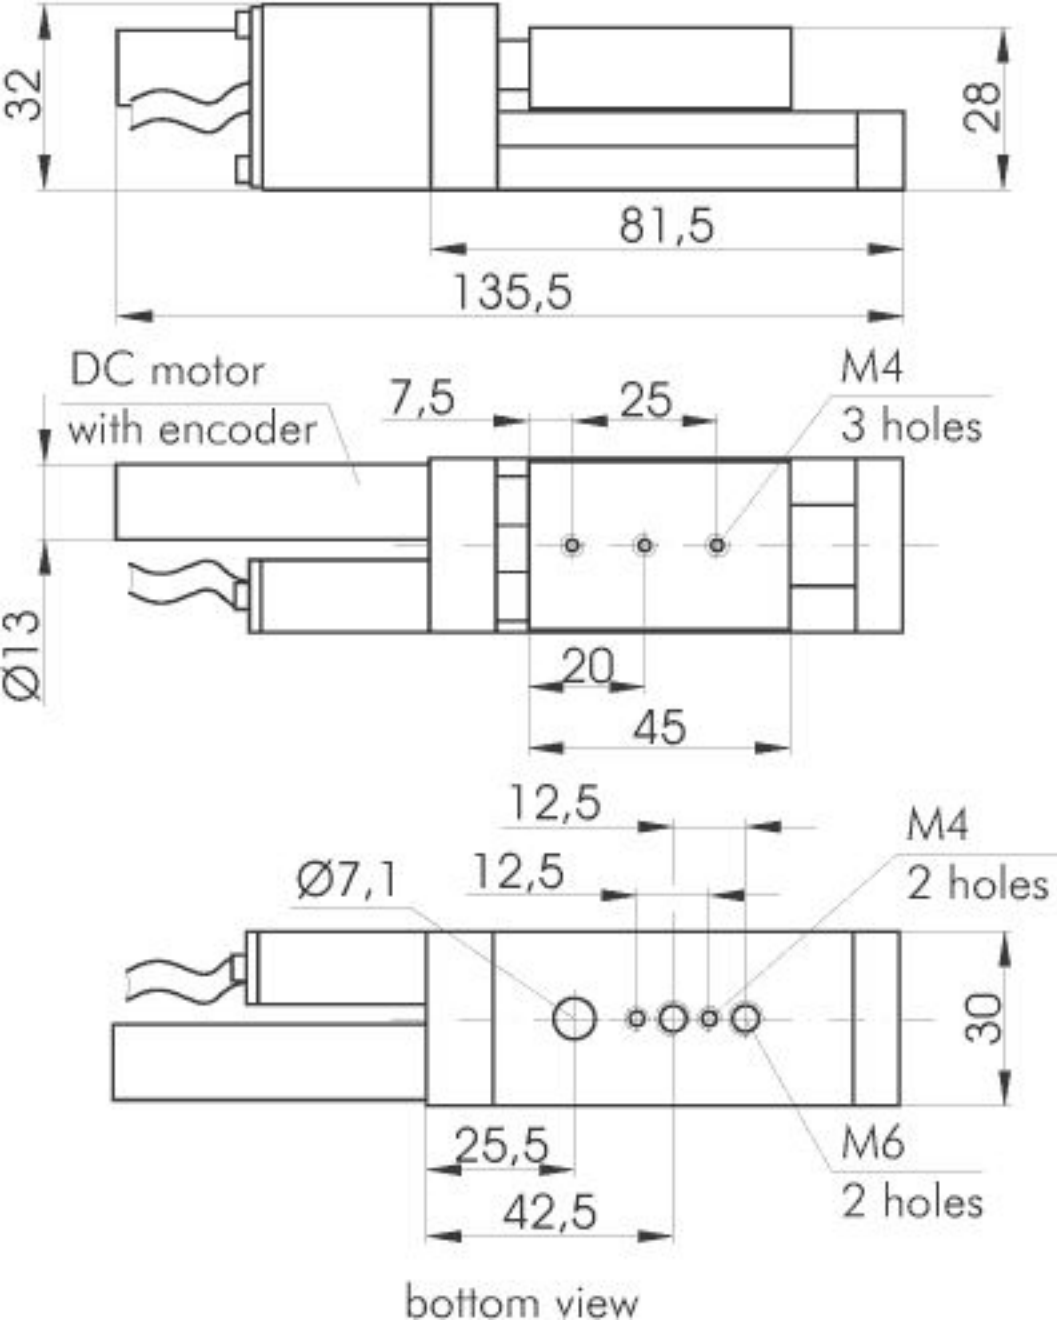

Narrow Motorized Translation Stage with Vacuum compatible DC motor

8MT173V-DCE

Model	L, mm	A, mm	B, mm	C, mm	D, mm	E, mm
8MT173V-10DCE	128	60	45	7.5	21.5	49
8MT173V-20DCE	138	70	45	7.5	26.5	56
8MT173V-25DCE	142	74	49	11	30.5	60
8MT173V-30DCE	148	80	55	11.5	36.5	66

XYZ configuration