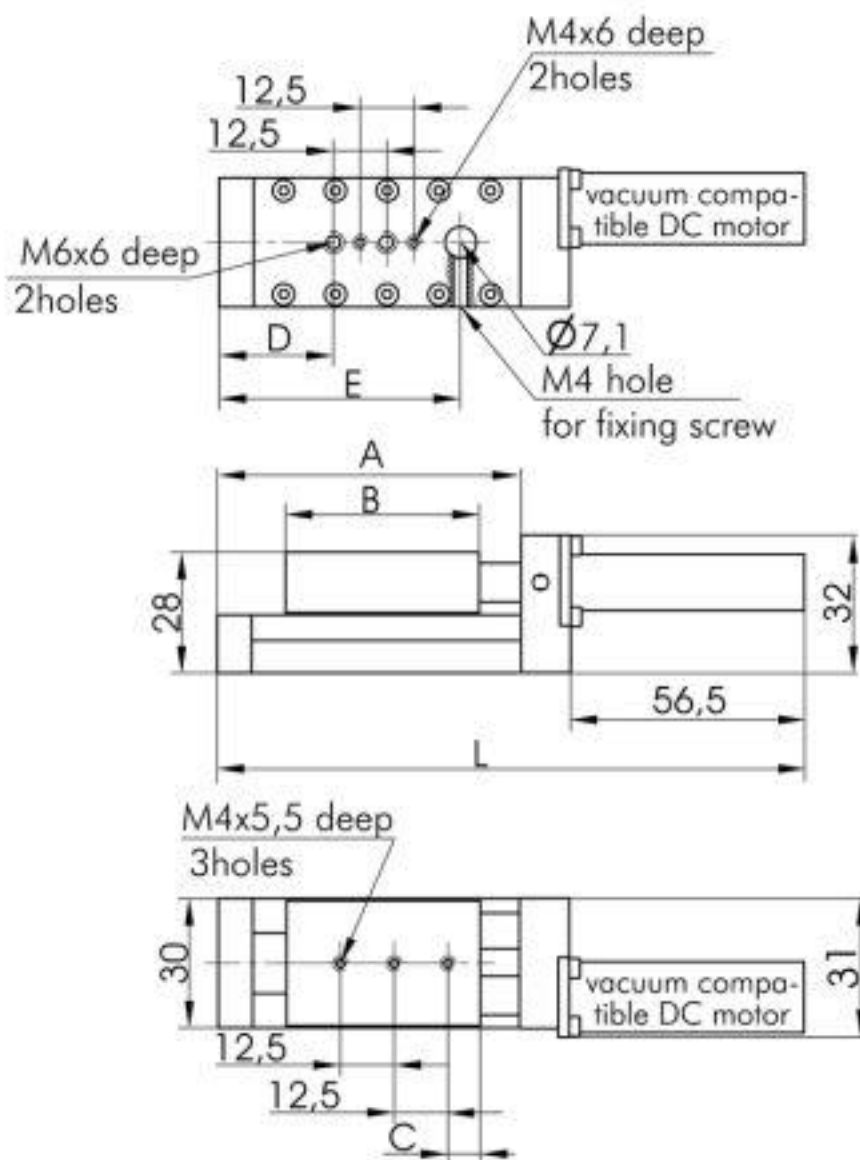

Narrow Motorized Translation Stage with Vacuum compatible DC motor

8MT173V-DCE

Model	L, mm	A, mm	B, mm	C, mm	D, mm	E, mm
8MT173V-10DCE	128	60	45	7.5	21.5	49
8MT173V-20DCE	138	70	45	7.5	26.5	56
8MT173V-25DCE	142	74	49	11	30.5	60
8MT173V-30DCE	148	80	55	11.5	36.5	66

XYZ configuration