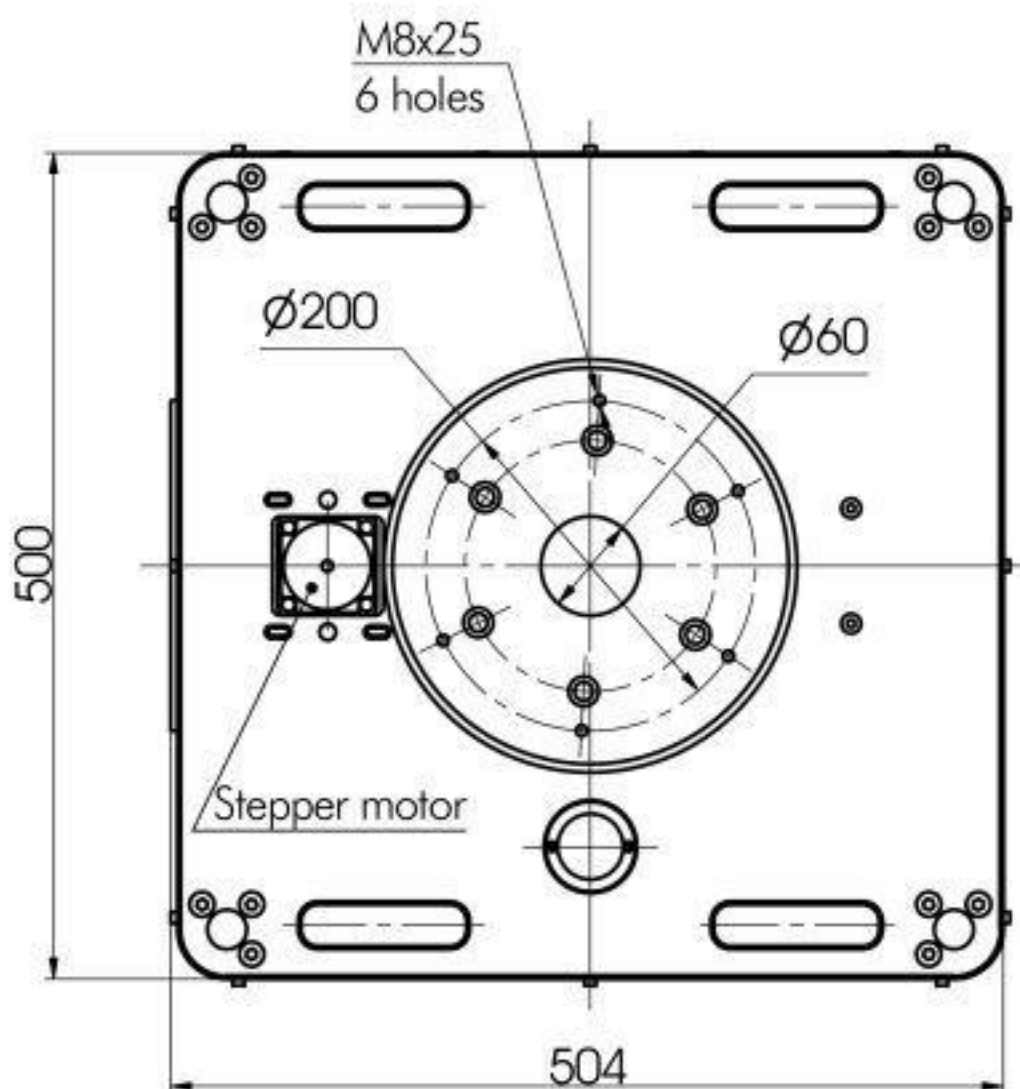

Large High Capacity Rotary Stage

8MRH240-60

Large High Capacity Rotary Stage

8MRH240-60