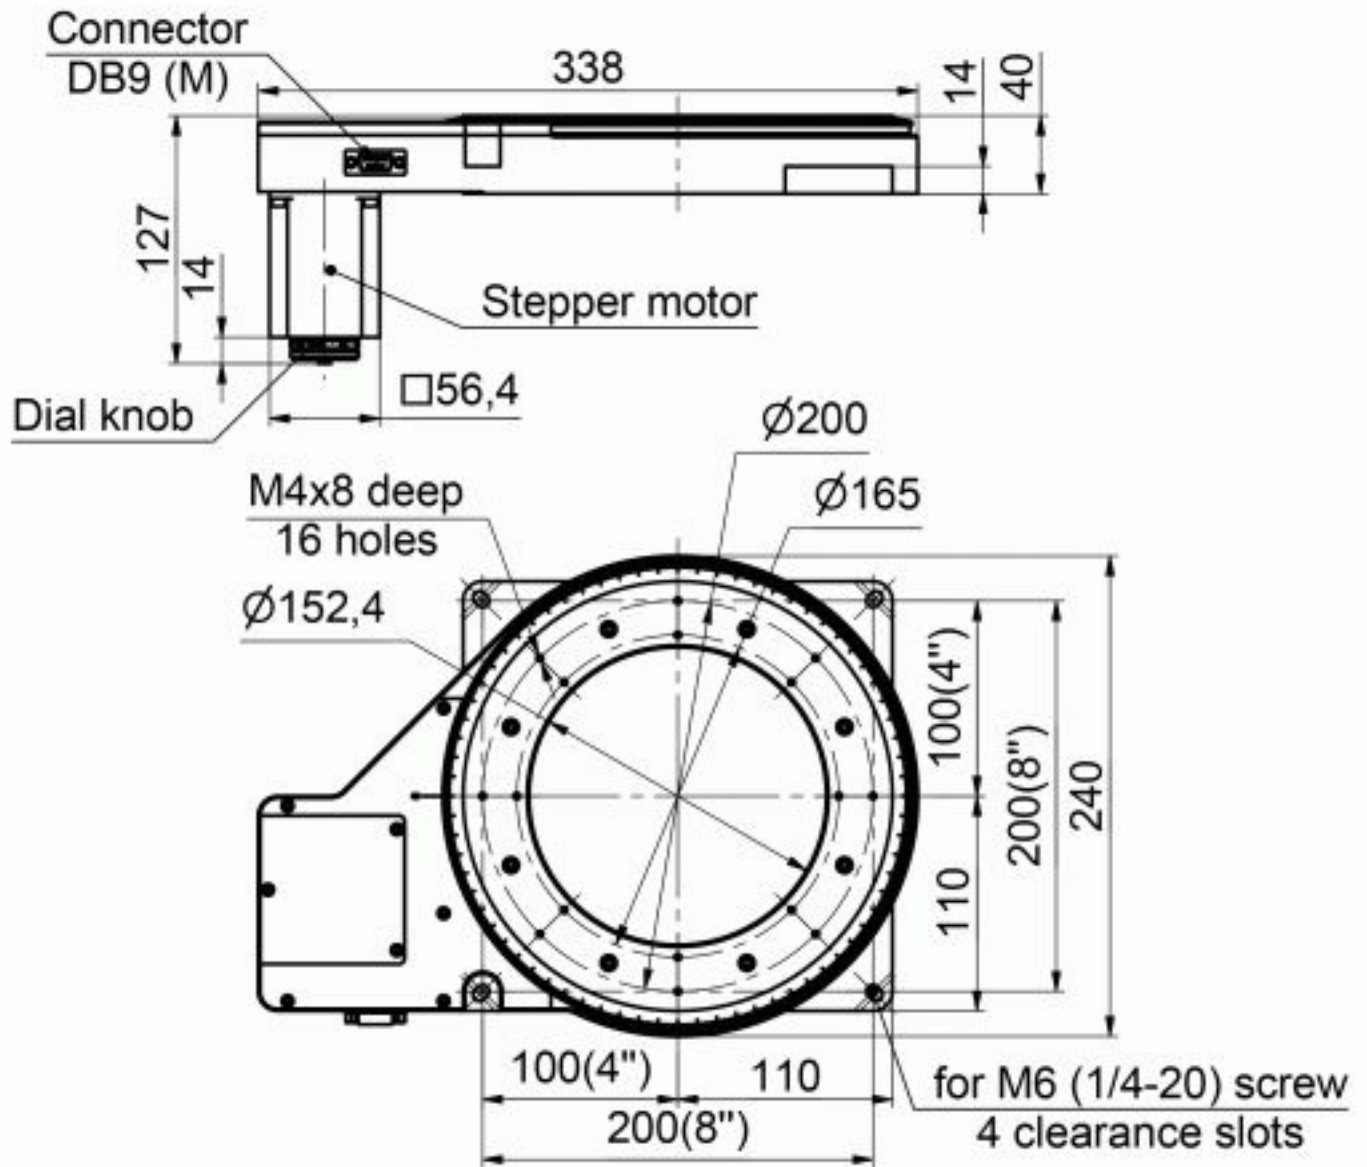

8MRB240-152-59D

Large Motorized Rotation Stage

8MRB240-152-59

Large Motorized Rotation Stage