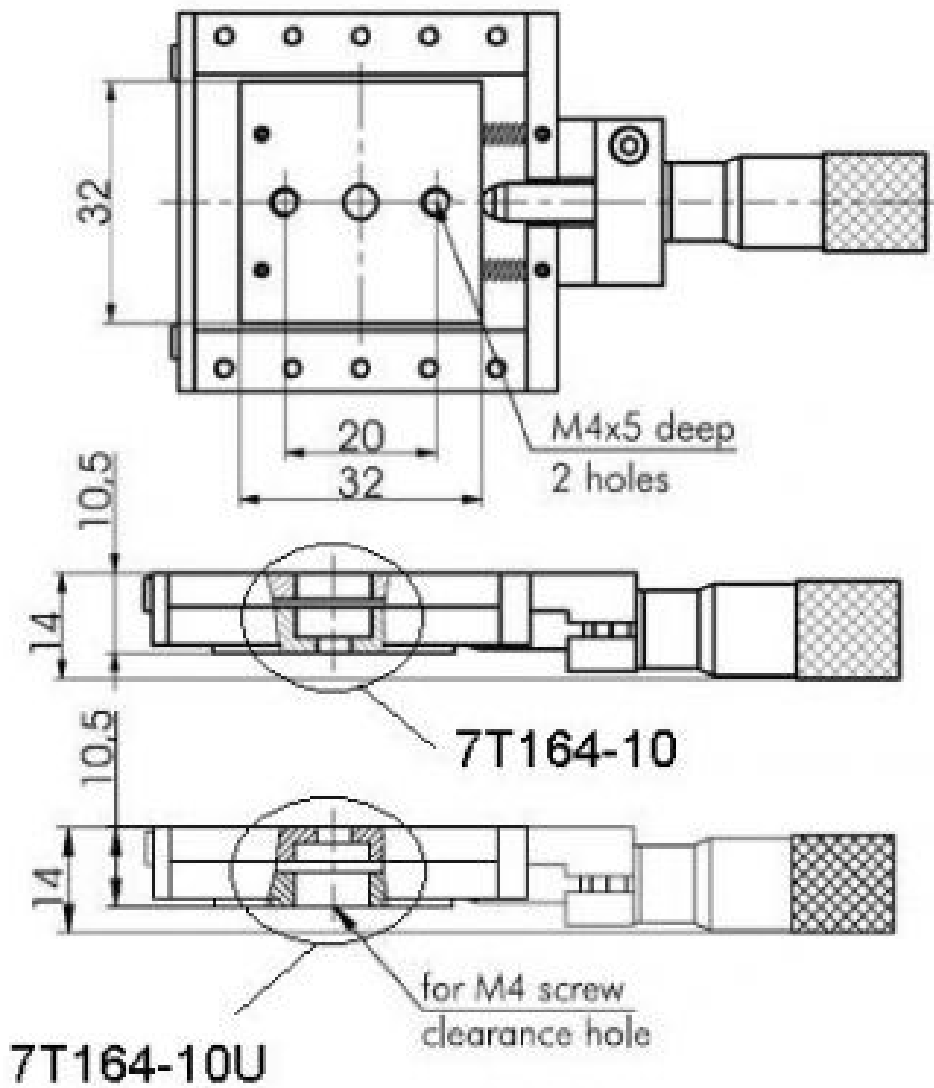

Ultra Low Profile Steel Translation Stage

7T164-10

7T164-10U