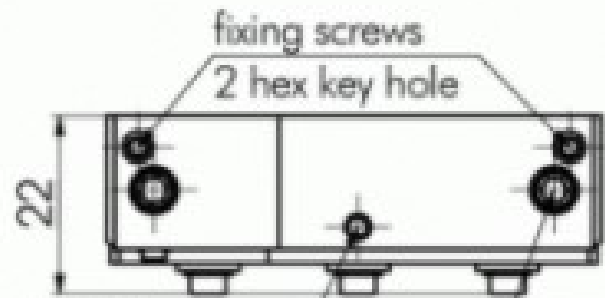

Vertical Drive Optical Mount

5VDOM-1.5W

washer DIN125
frontal fixing washer

fixing screws
2 hex key hole
M4 hole
for fixing screw
fine adjustmen screws M6x0,25
3 hex key hole