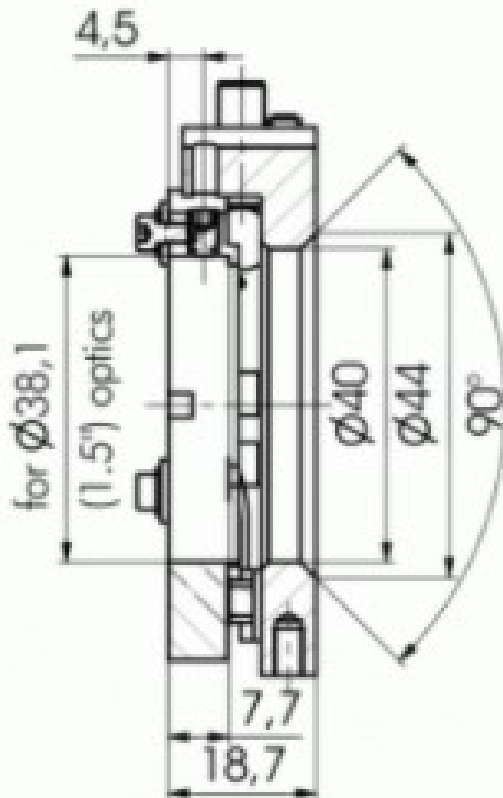

Vertical Drive Optical Mount

5VDOM-1.5W

washer DIN125
frontal fixing washer

fixing screws
2 hex key hole
M4 hole
for fixing screw
fine adjustmen screws M6x0,25
3 hex key hole