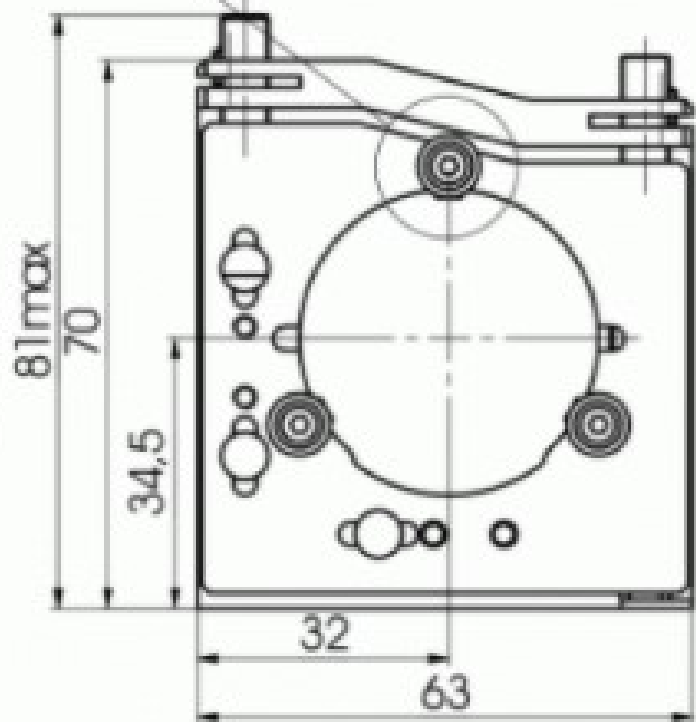

Vertical Drive Optical Mount

5VDOM-1.5W

washer DIN125
frontal fixing washer

fixing screws
2 hex key hole
M4 hole
for fixing screw
fine adjustmen screws M6x0,25
3 hex key hole