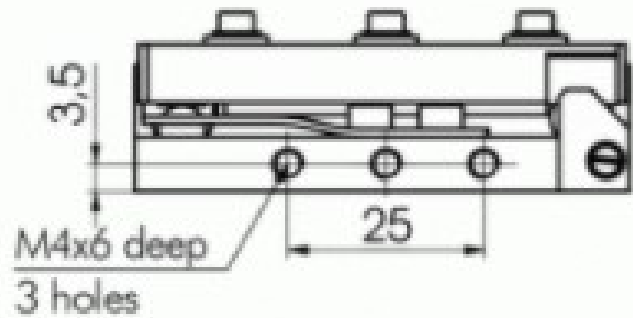

Vertical Drive Optical Mount

5VDOM-1.5W

washer DIN125
frontal fixing washer

fixing screws
2 hex key hole
M4 hole
for fixing screw
fine adjustmen screws M6x0,25
3 hex key hole