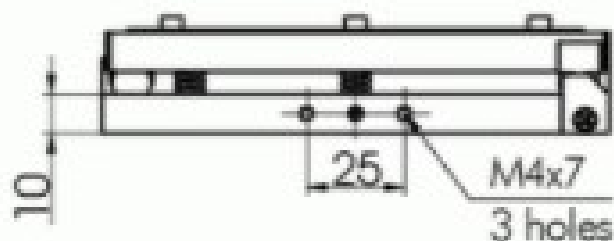

# Kinematic Vertical Drive Optical Mount

# 5KVDOM-4

3 points fix optics between the frontal spring and the back plate

frontal flat spring