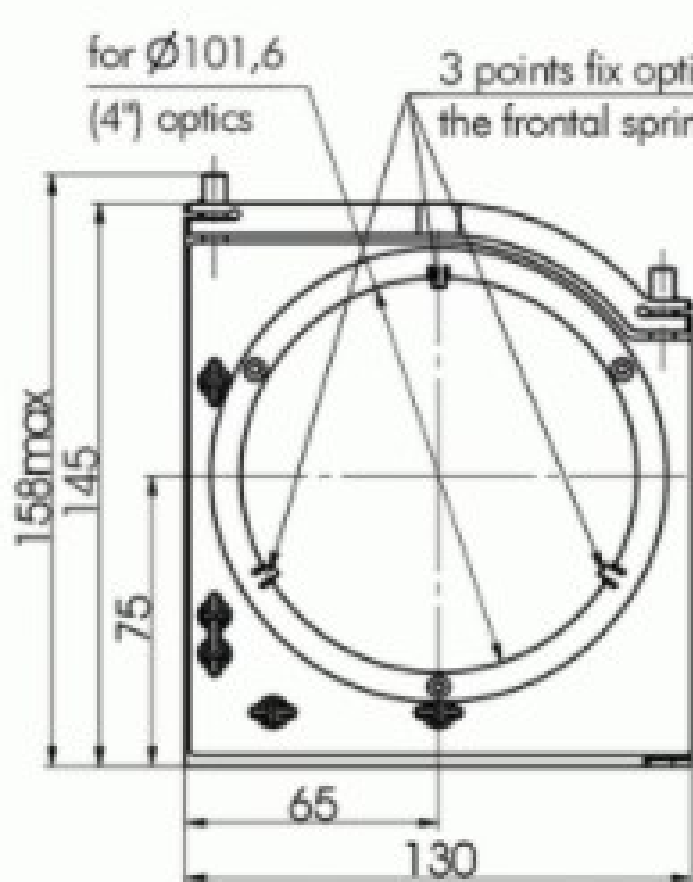

# Kinematic Vertical Drive Optical Mount

# 5KVDOM-4

3 points fix optics between the frontal spring and the back plate

frontal flat spring