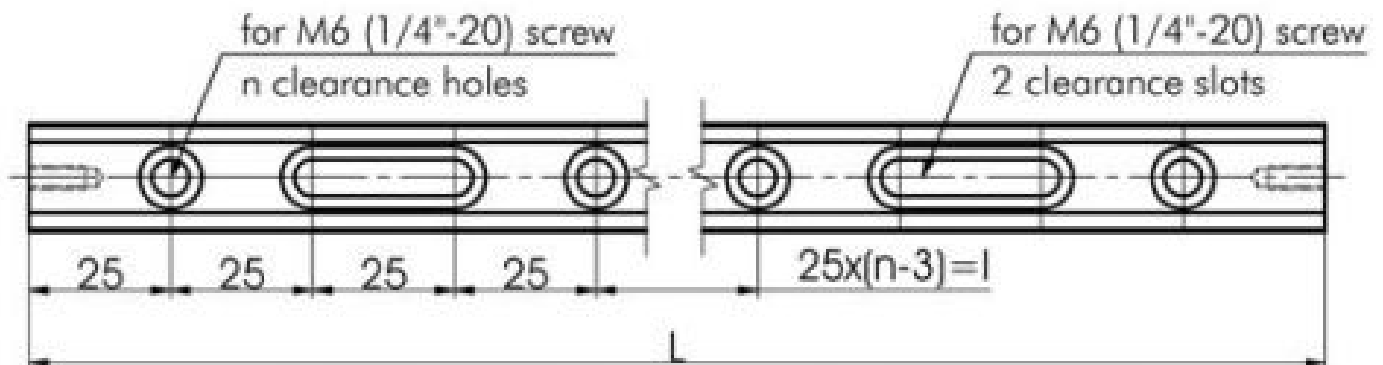

## Small Optical Rails

## 2OR19

Model	L, mm	l	n
2OR19-300	300	100	7
2OR19-450	450	250	13
2OR19-600	600	400	19

### Models 2OR19-125, 2OR19-150

Model	L, mm	l	n
2OR19-125	125	75	4
2OR19-150	150	100	5