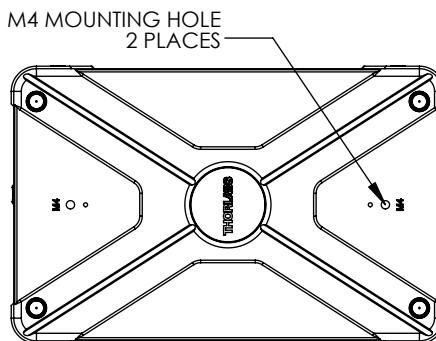

REMOVABLE ADJUSTER KNOB WITH 5/64" [2mm] HEX  
3/16"-100 THREAD, 0.01"/REV [0.25mm/REV]  
±3.2° TRAVEL RANGE IN HORIZONTAL AND VERTICAL DIRECTION  
±2.4mm RANGE  
2 PLACES

FOR INFORMATION ONLY  
NOT FOR MANUFACTURING PURPOSES

DRAWING PROJECTION					<b>THORLABS</b> www.thorlabs.com	
NAME	DATE	2D SPATIAL LIGHT MODULATOR, 1080P				
DRAWN	KC	22/Nov/2019	MATERIAL		REV B	
APPROVAL	SS	22/Nov/2019	N/A		ITEM #	
COPYRIGHT © 2019 BY THORLABS			EXULUS-HD1/M		APPROX WEIGHT	
VALUES IN PARENTHESIS ARE CALCULATED AND MAY CONTAIN ROUND OFF ERRORS			1.24 kg			