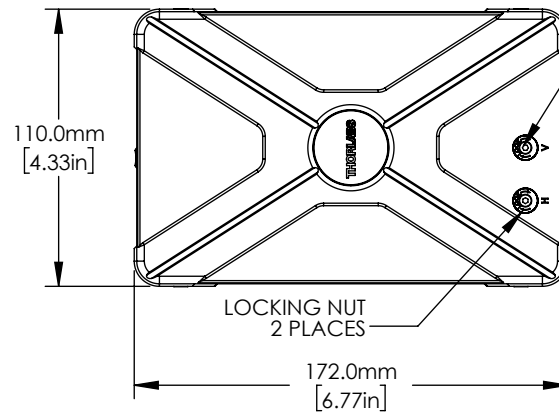

REMOVABLE ADJUSTER KNOB WITH 5/64" [2mm] HEX  
3/16"-100 THREAD, 0.01"/REV [0.25mm/REV]  
±3.2° TRAVEL RANGE IN HORIZONTAL AND VERTICAL DIRECTION  
±2.4mm RANGE  
2 PLACES

FOR INFORMATION ONLY  
NOT FOR MANUFACTURING PURPOSES

DRAWING PROJECTION					<b>THORLABS</b> www.thorlabs.com	
NAME	DATE	2D SPATIAL LIGHT MODULATOR, 1080P				
DRAWN	KC	22/Nov/2019	MATERIAL		REV B	
APPROVAL	SS	22/Nov/2019	N/A		ITEM #	
COPYRIGHT © 2019 BY THORLABS			EXULUS-HD1/M		APPROX WEIGHT	
VALUES IN PARENTHESIS ARE CALCULATED AND MAY CONTAIN ROUND OFF ERRORS			1.24 kg			