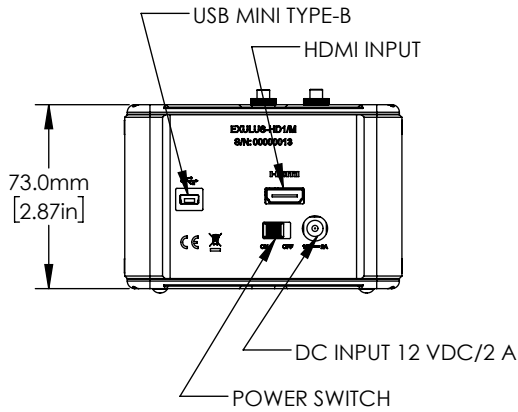

REMOVABLE ADJUSTER KNOB WITH 5/64" [2mm] HEX  
3/16"-100 THREAD, 0.01"/REV [0.25mm/REV]  
±3.2° TRAVEL RANGE IN HORIZONTAL AND VERTICAL DIRECTION  
±2.4mm RANGE  
2 PLACES

FOR INFORMATION ONLY  
NOT FOR MANUFACTURING PURPOSES