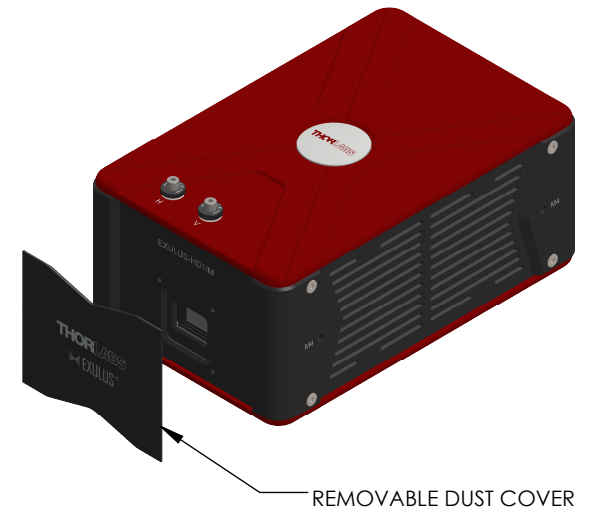

REMOVABLE ADJUSTER KNOB WITH 5/64" [2mm] HEX  
3/16"-100 THREAD, 0.01"/REV [0.25mm/REV]  
±3.2° TRAVEL RANGE IN HORIZONTAL AND VERTICAL DIRECTION  
±2.4mm RANGE  
2 PLACES

FOR INFORMATION ONLY  
NOT FOR MANUFACTURING PURPOSES

DRAWING PROJECTION					<b>THORLABS</b> www.thorlabs.com	
NAME	DATE	2D SPATIAL LIGHT MODULATOR, 1080P				
DRAWN	KC	22/Nov/2019	MATERIAL		REV B	
APPROVAL	SS	22/Nov/2019	N/A		ITEM #	
COPYRIGHT © 2019 BY THORLABS			EXULUS-HD1/M		APPROX WEIGHT	
VALUES IN PARENTHESIS ARE CALCULATED AND MAY CONTAIN ROUND OFF ERRORS			1.24 kg			