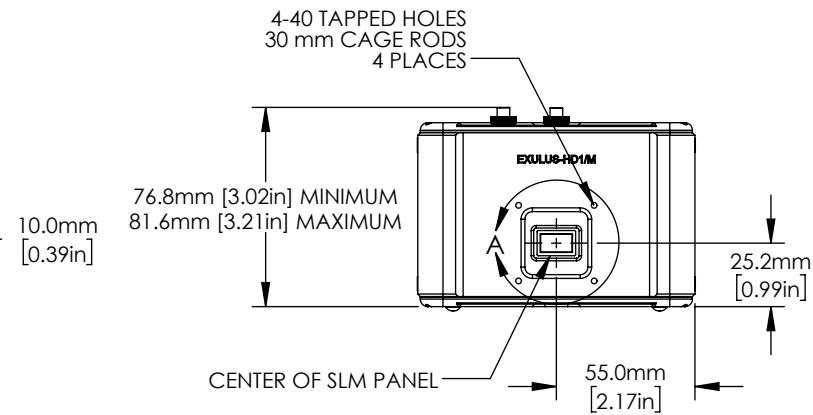

REMOVABLE ADJUSTER KNOB WITH 5/64" [2mm] HEX  
3/16"-100 THREAD, 0.01"/REV [0.25mm/REV]  
±3.2° TRAVEL RANGE IN HORIZONTAL AND VERTICAL DIRECTION  
±2.4mm RANGE  
2 PLACES

FOR INFORMATION ONLY  
NOT FOR MANUFACTURING PURPOSES

DRAWING PROJECTION					<b>THORLABS</b> www.thorlabs.com	
NAME	DATE	2D SPATIAL LIGHT MODULATOR, 1080P				
DRAWN	KC	22/Nov/2019	MATERIAL		REV B	
APPROVAL	SS	22/Nov/2019	N/A		ITEM #	
COPYRIGHT © 2019 BY THORLABS			EXULUS-HD1/M		APPROX WEIGHT	
VALUES IN PARENTHESIS ARE CALCULATED AND MAY CONTAIN ROUND OFF ERRORS			1.24 kg			