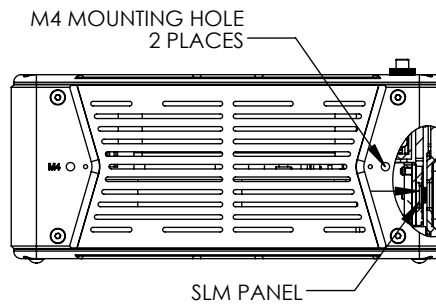

REMOVABLE ADJUSTER KNOB WITH 5/64" [2mm] HEX  
3/16"-100 THREAD, 0.01"/REV [0.25mm/REV]  
±3.2° TRAVEL RANGE IN HORIZONTAL AND VERTICAL DIRECTION  
±2.4mm RANGE  
2 PLACES

FOR INFORMATION ONLY  
NOT FOR MANUFACTURING PURPOSES

DRAWING PROJECTION					<b>THORLABS</b> www.thorlabs.com	
NAME	DATE	2D SPATIAL LIGHT MODULATOR, 1080P				
DRAWN	KC	22/Nov/2019	MATERIAL		REV B	
APPROVAL	SS	22/Nov/2019	N/A		ITEM #	
COPYRIGHT © 2019 BY THORLABS			EXULUS-HD1/M		APPROX WEIGHT	
VALUES IN PARENTHESIS ARE CALCULATED AND MAY CONTAIN ROUND OFF ERRORS			1.24 kg			