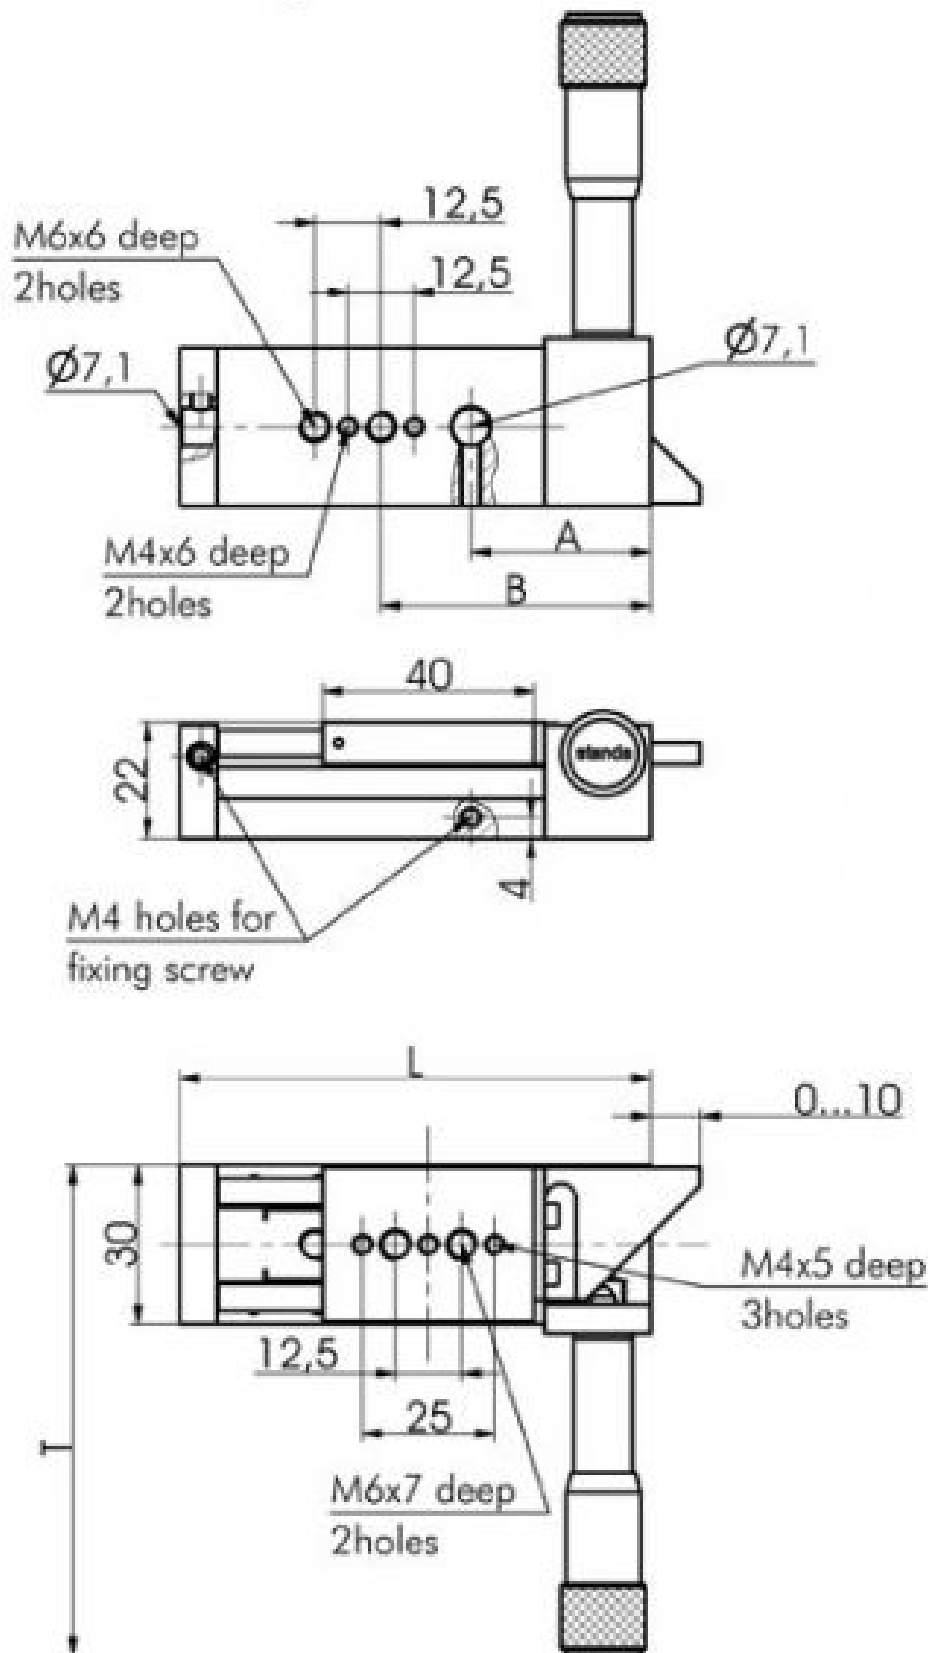

Side Control Linear Stages

7T173T

| Model | A, mm | B, mm | L, mm | T, mm |
|-----------|-------|-------|-------|-------|
| 7T173-10T | 31 | 46 | 79 | 67-77 |
| 7T173-20T | 34 | 51 | 86 | 74-94 |